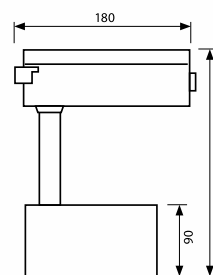

VIVALUX®

TRANCE LED

TRANCE LED са серия прожектори за релсов монтаж с мощност 30W и с корпус в бял или черен цвят с класически цилиндричен дизайн, изработен от висококачествен алуминий. Прожекторите са с вграден COB диод с висока мощност, индекс на цветоотдаване Ra≥80 и отдават достатъчно количество светлина, което ги прави подходящи за осветяване на интериорни детайли в помещения с високи тавани в търговски обекти, хотели, изложбени зали и т.н.

TRANCE LED are 30W projector series with white or black color body with classic cylindrical shape made from high quality aluminum. The projectors are with built-in high power COB LED with color rendering index Ra≥80 and luminous flux that makes them suitable for lighting interior details in premises with high ceilings in shopping malls, hotels, exhibition halls, etc.

LED

- 230V
- 50/60Hz
- 30000 [h]
- > 15000x
- IP 20
- 36 [°]
- Ra ≥80
- House icon
- Upward arrow icon
- Grounding symbol
- RoHS symbol
- Hg symbol
- CE

30 000h

-90% energy

36°

Warmwhite 3000 K   Coollight 4000 K

Артикул	Мощност	Цветна t*	Цвят	Цвят-корпус	Лумени	Код заявка
Art	Watt	K	Color	Body color	Lm	Order code
TRANCE LED 30W/WH WW	30	3000	WARM WHITE	WHITE	2100	VIV004060
TRANCE LED 30W/WH CL	30	4000	COOLLIGHT	WHITE	2100	VIV004061
TRANCE LED 30W/BK WW	30	3000	WARM WHITE	BLACK	2100	VIV004062
TRANCE LED 30W/BK CL	30	4000	COOLLIGHT	BLACK	2100	VIV004063